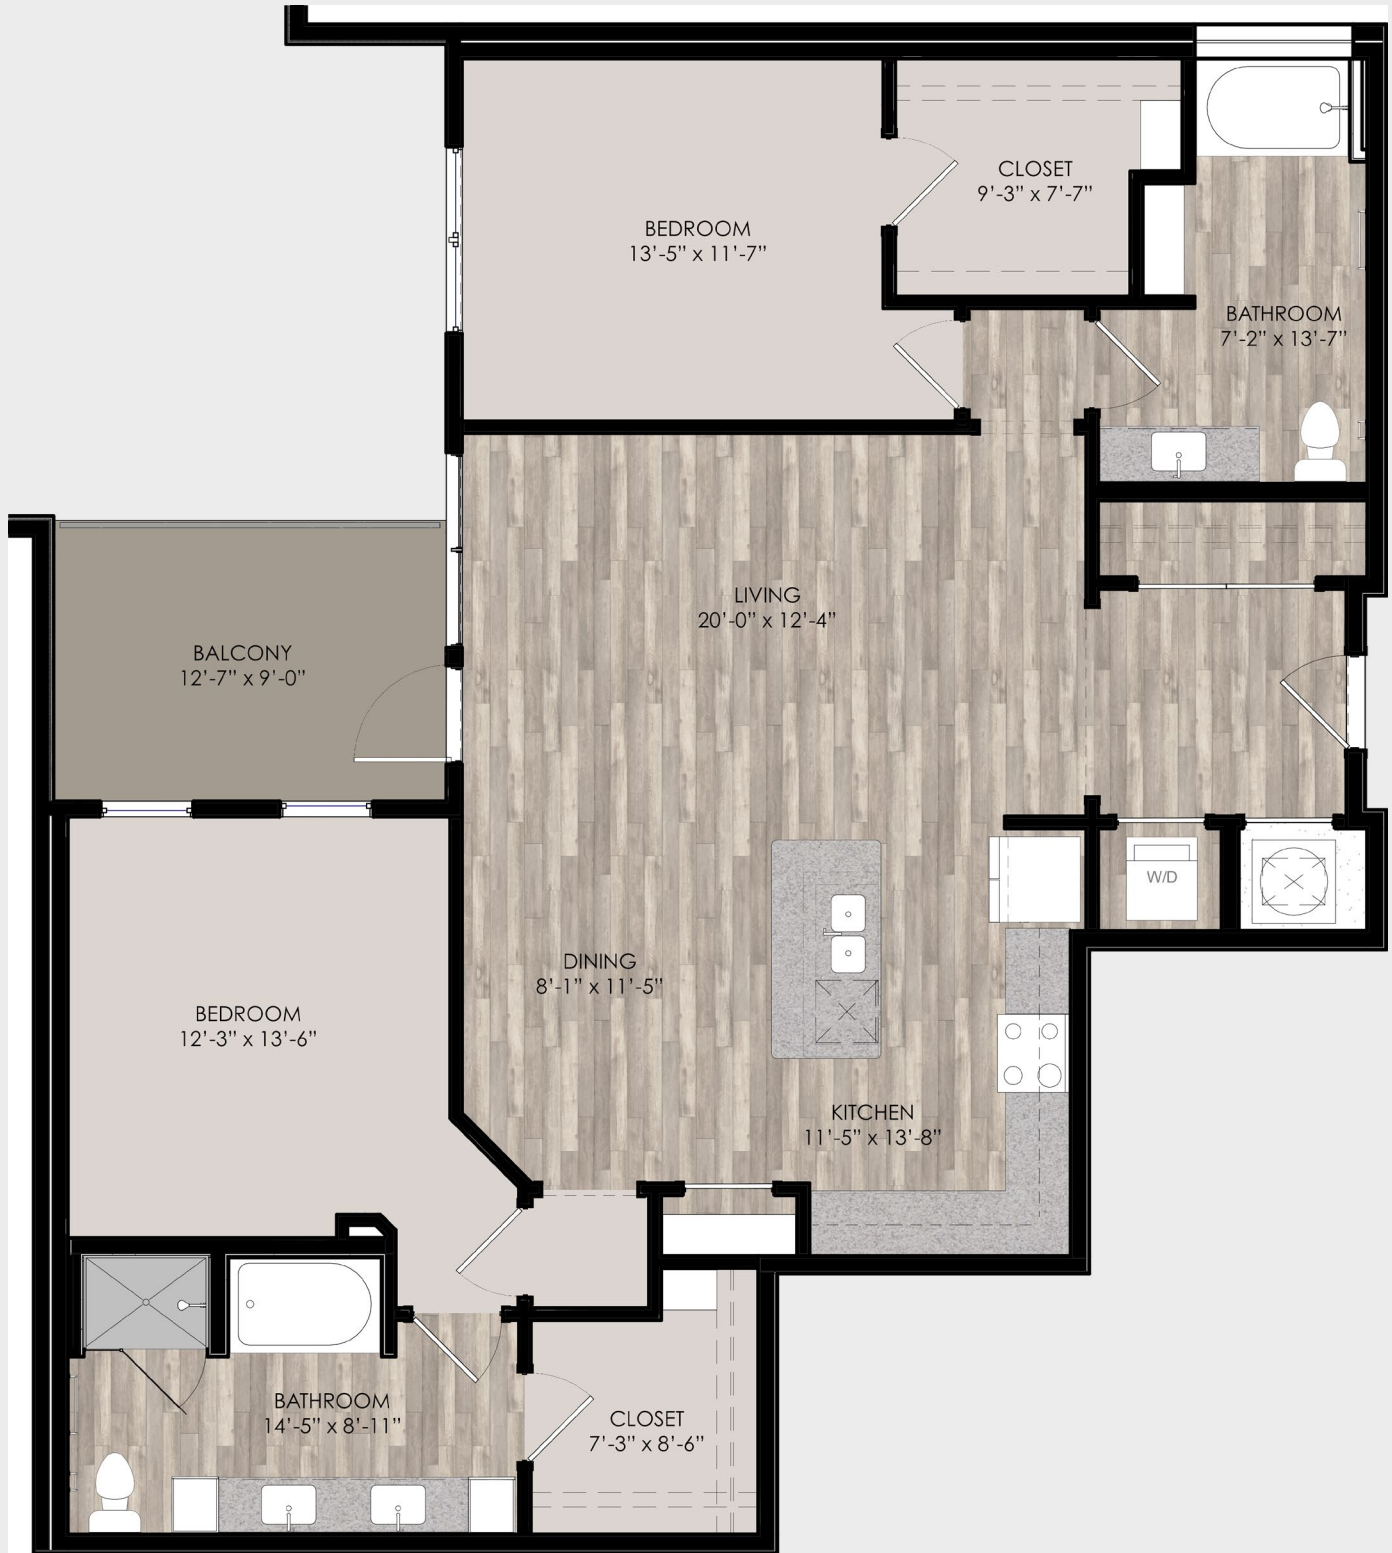

THE EICHLER

1445 Sq. Ft.

sEDGEfield

2705 HAVERFORD PLACE - CHARLOTTE, NORTH CAROLINA 28209

theedgeclt.com

*Actual room dimensions may vary from dimensions shown