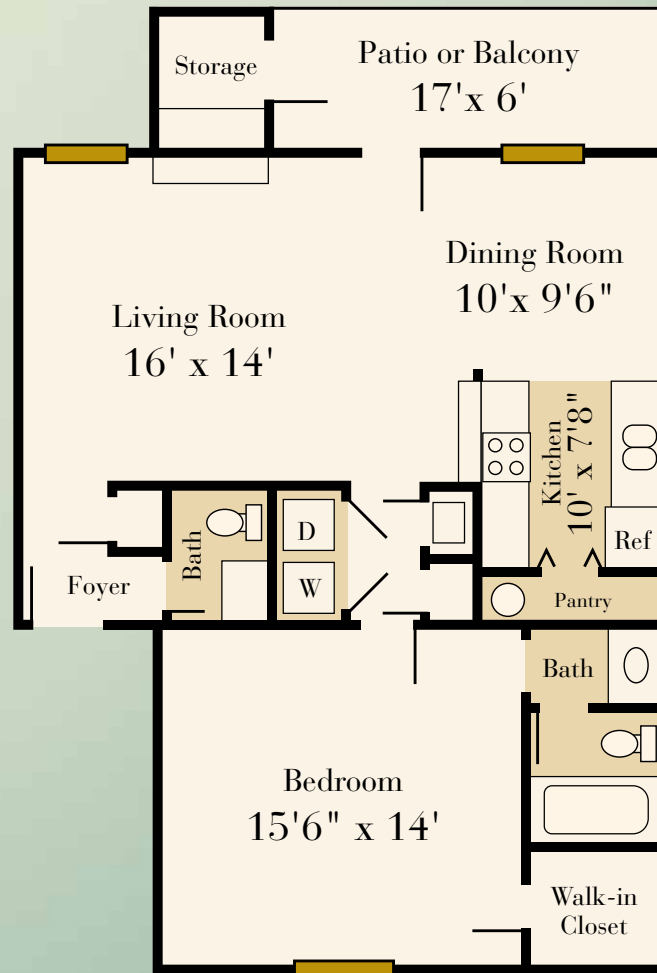

The exceptionally well-planned Eli has the feel of a two-bedroom apartment with all the extras: a fireplace in many of the living rooms, a huge bedroom with a dressing area and a walk-in closet, a pantry, and a powder room.