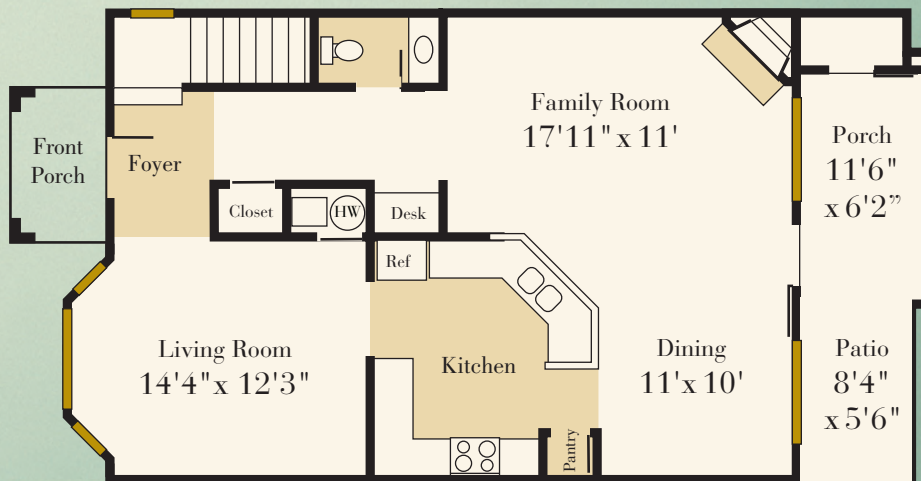

Phase 1

The Wriston is a beautifully designed townhome with 3 large bedrooms, plenty of closet space and room to really stretch out and live. The Wriston comes with both porch and patio and the spacious, contemporary kitchen opens into both the living and dining rooms. The built-in workstation is another nice touch. Make the Wriston your home, and the only thing you'll miss is a big mortgage!