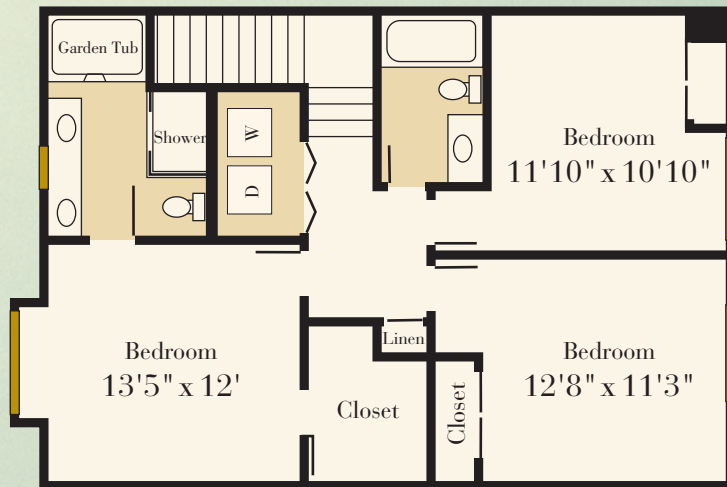

Phase 1

The Wriston is a beautifully designed townhome with 3 large bedrooms, plenty of closet space and room to really stretch out and live. The Wriston comes with both porch and patio and the spacious, contemporary kitchen opens into both the living and dining rooms. The built-in workstation is another nice touch. Make the Wriston your home, and the only thing you'll miss is a big mortgage!