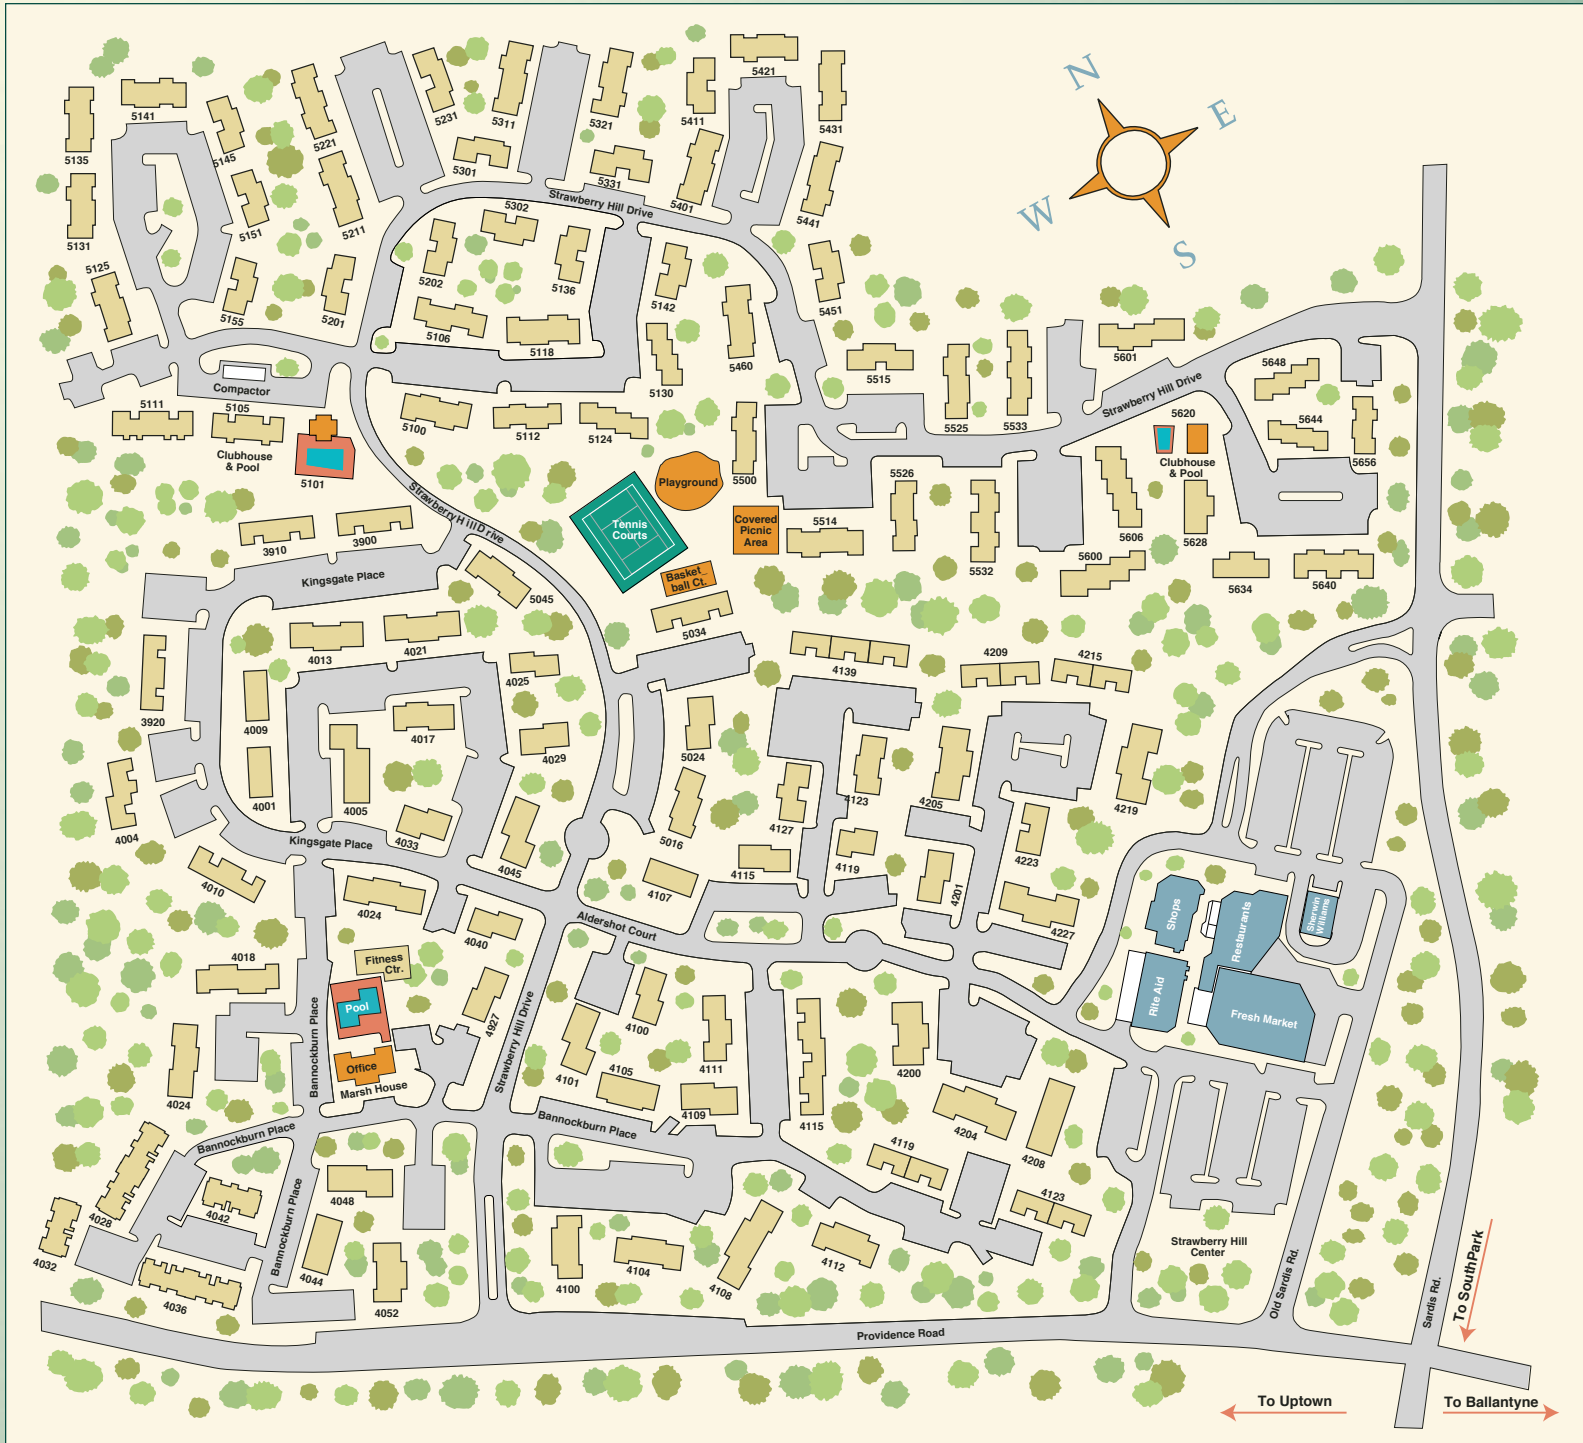

Strawberry Hill Site Plan

STRAWBERRY HILL
APARTMENT HOMES

4101 Providence Road • Charlotte, NC 28211
Tel 704-366-1944 • Fax 704-366-7850
email StrawberryHill@MarshProperties.com
MarshProperties.com/StrawberryHill