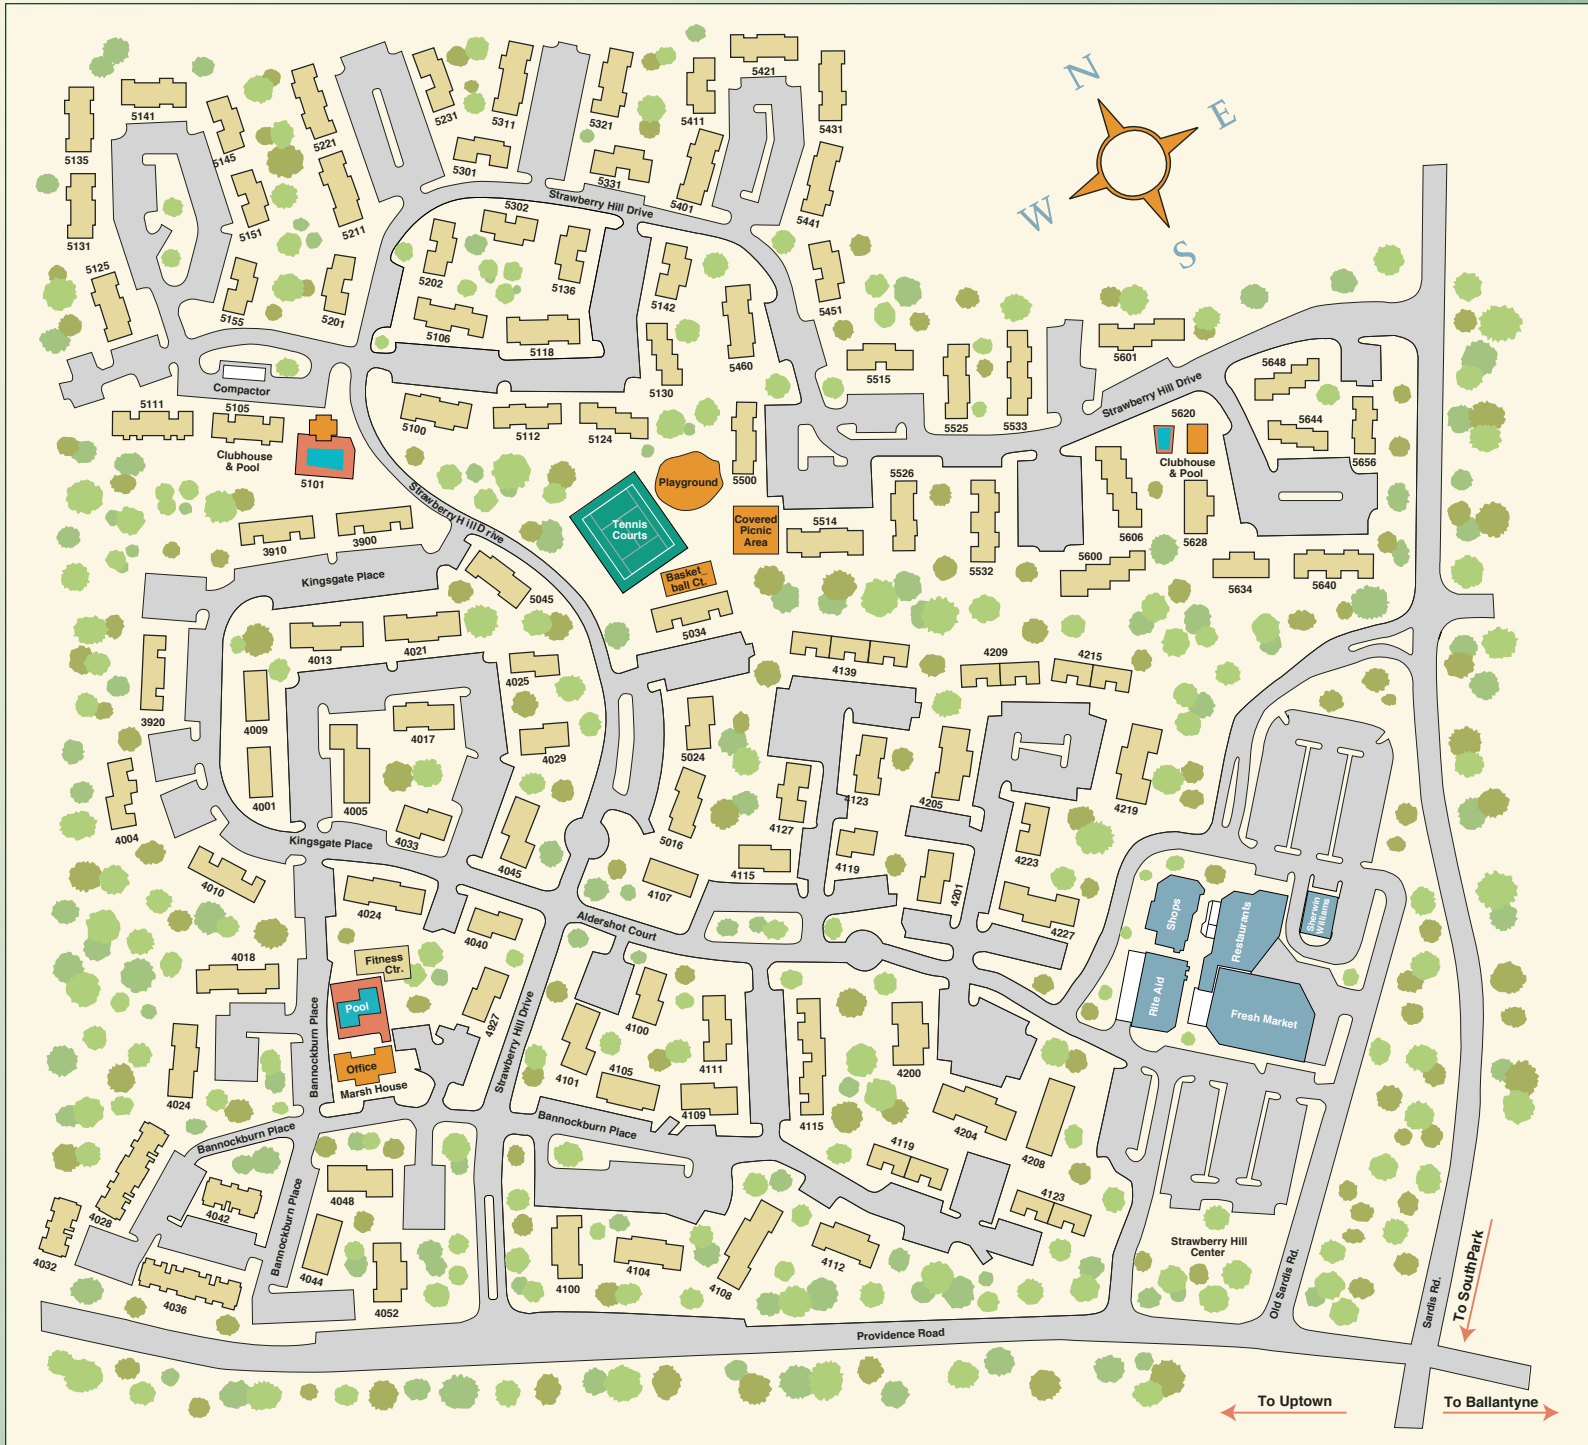

Strawberry Hill Site Plan

STRAWBERRY HILL
APARTMENT HOMES

4101 Providence Road • Charlotte, NC 28211
Tel 704-366-1944 • Fax 704-366-7850
email StrawberryHill@MarshProperties.com
MarshProperties.com/StrawberryHill